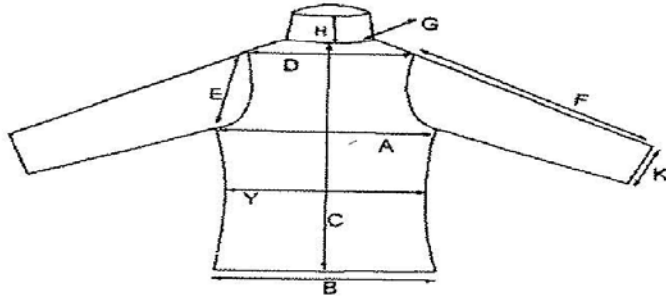

Young Marine Dress Khaki Shirts

Male Long Sleeve Shirt							
	Size 8	Size 10	Size 12	Size S	Size M	Size L	Size XL
Item #	1001266	1001267	1001268	1001000	1001001	1001002	1001003
Neck - G	13 1/2"	14 1/4 "	14 5/8 "	14 1/2"	15 1/2"	16 1/2 "	17 1/2"
Sleeve Length -F	18"	19"	20"	23"	23"	24"	24"
Chest - A	32 1/2"	34"	36"	40"	44"	48"	52"
Waist - Y	30"	32 1/2"	33 1/4"	33 1/2"	37"	42"	46"
Bottom - B	32"	33 1/2"	34"	38"	43"	46"	49"
Length Back - C	22"	23 1/2"	25"	31 1/2"	31 1/2"	32 1/2"	33 1/2"
Female Long Sleeve Shirt							
Size	Girl's 10	Girl's 12	Girl's 14	Small	Medium	Large	X-Large
Item #	1001312	1001313	1001314	1001040	1001041	1001042	1001043
Neck - G	11"	11 1/2"	12"	13 1/2"	13 3/4"	14 1/2"	14 5/8"
Sleeve Length -F	18 1/2"	19 1/2"	20 1/2"	22 1/2"	22 1/2"	23"	24"
Chest - A	27"	29"	31"	34 1/2"	36"	39"	41"
Waist - Y	25"	26"	28"	30"	31"	34"	35 1/2"
Bottom - B	26 1/4"	28 1/4"	30"	33 1/2"	35"	37"	39"
Length Back - C	19"	20"	21 1/2"	23"	23 1/4"	23 1/2"	24"
Male Short Sleeve							
Size	Youth 8	Youth 10	Youth 12	Small	Medium	Large	X-Large
Item #	1001269	1001270	1001271	1001025	1001026	1001027	1001028
Neck - G	14 7/8" "	15 5/8 "	16 "	16"	17"	18 "	19"
Sleeve Length -F	8"	8 1/2 "	8 3/4"	9"	9"	9 1/2"	9 3/4"
Chest - A	32 1/2"	34"	36"	40"	44"	48"	52"
Waist - Y	30"	32 1/2"	33 1/4"	33 1/2"	37"	42"	46"
Bottom - B	32"	33 1/2"	34"	38"	43"	46"	49"
Length Back - C	21 1/2"	23"	24"	31"	31"	31"	32"
Female Short Sleeve							
Size	Girl's 10	Girl's 12	Girl's 14	Small	Medium	Large	X-Large
Item #	1001355	1001356	1001357	1001065	1001066	1001067	1001068
Sleeve Length -F	2 3/4"	2 3/4"	2 3/4"	2 7/8"	2 7/8"	2 7/8"	2 7/8"
Chest - A	27"	29"	31"	35"	36"	39"	41"
Waist - Y	25"	26"	28"	30"	31"	34"	38"
Bottom - B	26 1/4"	28 1/4"	30"	33 1/2"	35"	37"	39"