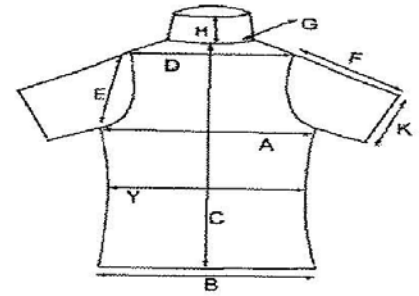

Young Marine Dress Khaki Shirts

Male Long Sleeve Shirt							
	Size 8	Size 10	Size 12	Size S	Size M	Size L	Size XL
Item #	1001266	1001267	1001268	1001000	1001001	1001002	1001003
Neck - G	13 1/2"	14 1/4 "	14 5/8 "	14 1/2"	15 1/2"	16 1/2 "	17 1/2"
Sleeve Length -F	18"	19"	20"	23"	23"	24"	24"
Chest - A	32 1/2"	34"	36"	40"	44"	48"	52"
Waist - Y	30"	32 1/2"	33 1/4"	33 1/2"	37"	42"	46"
Bottom - B	32"	33 1/2"	34"	38"	43"	46"	49"
Length Back - C	22"	23 1/2"	25"	31 1/2"	31 1/2"	32 1/2"	33 1/2"
Female Long Sleeve Shirt							
Size	Girl's 10	Girl's 12	Girl's 14	Small	Medium	Large	X-Large
Item #	1001312	1001313	1001314	1001040	1001041	1001042	1001043
Neck - G	11"	11 1/2"	12"	13 1/2"	13 3/4"	14 1/2"	14 5/8"
Sleeve Length -F	18 1/2"	19 1/2"	20 1/2"	22 1/2"	22 1/2"	23"	24"
Chest - A	27"	29"	31"	34 1/2"	36"	39"	41"
Waist - Y	25"	26"	28"	30"	31"	34"	35 1/2"
Bottom - B	26 1/4"	28 1/4"	30"	33 1/2"	35"	37"	39"
Length Back - C	19"	20"	21 1/2"	23"	23 1/4"	23 1/2"	24"
Male Short Sleeve							
Size	Youth 8	Youth 10	Youth 12	Small	Medium	Large	X-Large
Item #	1001269	1001270	1001271	1001025	1001026	1001027	1001028
Neck - G	14 7/8" "	15 5/8 "	16 "	16"	17"	18 "	19"
Sleeve Length -F	8"	8 1/2 "	8 3/4"	9"	9"	9 1/2"	9 3/4"
Chest - A	32 1/2"	34"	36"	40"	44"	48"	52"
Waist - Y	30"	32 1/2"	33 1/4"	33 1/2"	37"	42"	46"
Bottom - B	32"	33 1/2"	34"	38"	43"	46"	49"
Length Back - C	21 1/2"	23"	24"	31"	31"	31"	32"
Female Short Sleeve							
Size	Girl's 10	Girl's 12	Girl's 14	Small	Medium	Large	X-Large
Item #	1001355	1001356	1001357	1001065	1001066	1001067	1001068
Sleeve Length -F	2 3/4"	2 3/4"	2 3/4"	2 7/8"	2 7/8"	2 7/8"	2 7/8"
Chest - A	27"	29"	31"	35"	36"	39"	41"
Waist - Y	25"	26"	28"	30"	31"	34"	38"
Bottom - B	26 1/4"	28 1/4"	30"	33 1/2"	35"	37"	39"